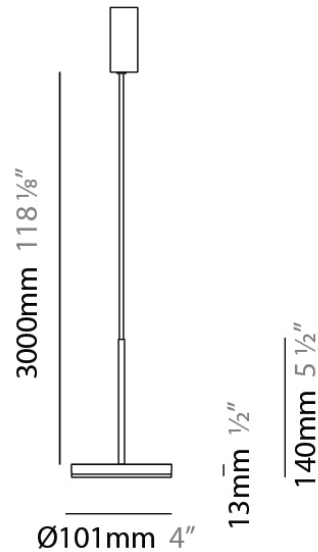

BELLA SUSPENSION

D81667R9-BRZ

PROJECT

TYPE

NOTES

QUANTITY

DATE

GENERAL

Series: Bella

Brand: Panzeri

Division: Design

Mounting Type: Suspension

Mounting Location: Ceiling

Subcategory: Pendant

PHYSICAL

Shape: Round

Diameter (mm): 101

Diameter (in): 4

Height (mm): 13

Height (in): 1/2

Max. Overall Height (mm): 3013

Max. Overall Height (in): 118 ⁵/₈

Light Distribution: Direct

Weight (kg): 0.54501

Weight (lbs): 1.2

Diffuser: Opal - Acrylic

Fixture Material: Aluminum Die Cast

Cable Details: 3000mm / 118 1/8" Cable

ELECTRICAL

Lamp Type: LED

Input Wattage (W): 6.5

Total Output Wattage (W): 4.5

Dimming: Non-Dimmable

Driver Included: Yes

Driver Location: Integrated

Driver Type: Constant Voltage - Universal

Driver Class: Class 2

Input Voltage (V): 120 - 277

LED

Color Temperature (°K): 2700

Max. Delivered Lumen (lm): 388

Nominal Lumen (lm): 460

CRI: >90 CRI

Lamp Life (hrs): 50000

OPTICAL

RATINGS AND CERTIFICATIONS

Certified By: CSA Certified to UL and CSA Standards

IP rating: IP40