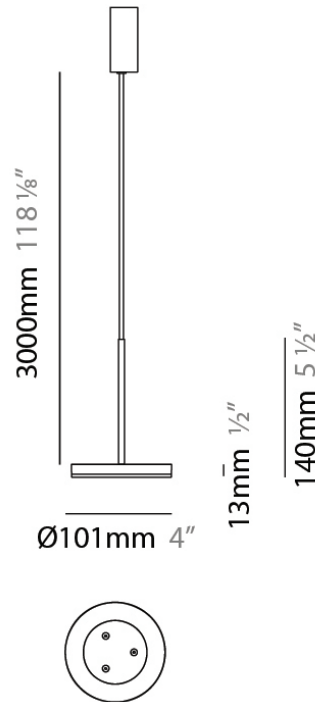

BELLA SUSPENSION

D81667-TIM

PROJECT	
TYPE	
NOTES	
QUANTITY	
DATE	

GENERAL

Series: Bella
Brand: Panzeri
Division: Design
Mounting Type: Suspension
Mounting Location: Ceiling
Subcategory: Pendant

PHYSICAL

Shape: Disc
Diameter (mm): 101
Diameter (in): 4
Height (mm): 13
Height (in): 1/2
Max. Overall Height (mm): 3013
Max. Overall Height (in): 118 ⁵/₈
Light Distribution: Direct
Weight (kg): 0.54501
Weight (lbs): 1.2
Diffuser: Opal - Acrylic
Fixture Material: Metal

ELECTRICAL

Lamp Type: LED
Input Wattage (W): 6.5
Dimming: Non-Dimmable
Driver Location: Integrated
Input Voltage (V): 120

LED

Number of LEDs: 1
Color Temperature (°K): 2700
Max. Delivered Lumen (lm): 388
Nominal Lumen (lm): 460
CRI: >80 CRI

OPTICAL

RATINGS AND CERTIFICATIONS

Certified By: CSA Certified to UL and CSA Standards
IP rating: IP40