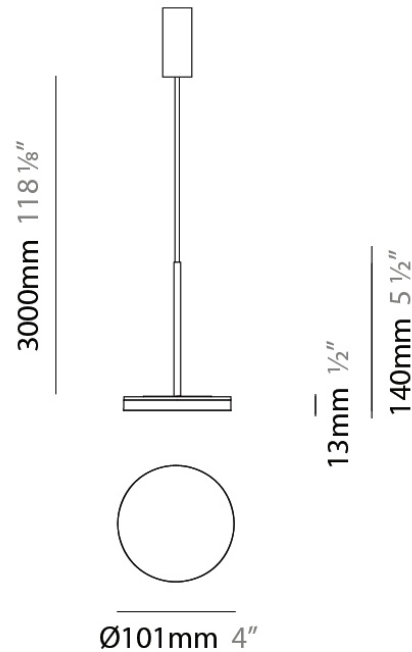

BELLA SUSPENSION

D81668R9-BLK

PROJECT _____

TYPE _____

NOTES _____

QUANTITY _____

DATE _____

GENERAL

Series: Bella
Brand: Panzeri
Division: Design
Mounting Type: Suspension
Mounting Location: Ceiling
Subcategory: Pendant

PHYSICAL

Diameter (mm): 101
Diameter (in): 4
Height (mm): 13
Height (in): 1/2
Max. Overall Height (mm): 3013
Max. Overall Height (in): 118 7/8
Light Distribution: Indirect
Weight (kg): 0.54501
Weight (lbs): 1.2
Diffuser: Opal - Acrylic
Fixture Material: Aluminum Die Cast

ELECTRICAL

Lamp Type: LED
Input Wattage (W): 6.5
Dimming: Non-Dimmable
Driver Included: Yes
Driver Location: Integrated
Driver Type: Constant Voltage - Universal
Driver Class: Class 2
Input Voltage (V): 120

LED

Color Temperature (°K): 2700
Max. Delivered Lumen (lm): 388
CRI: >90 CRI

OPTICAL

RATINGS AND CERTIFICATIONS

Certified By: CSA Certified to UL and CSA Standards
IP rating: IP40