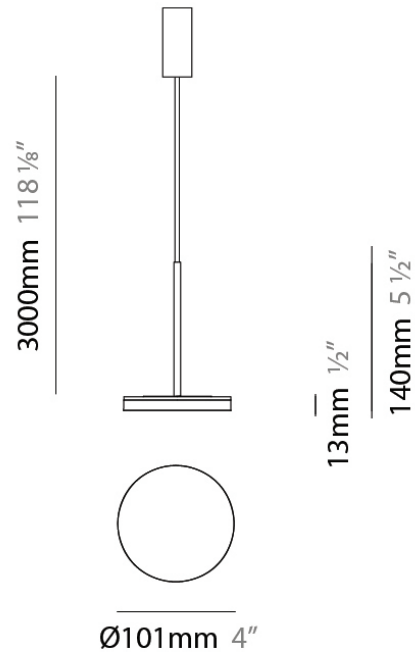

BELLA SUSPENSION

D81668R9-WHI

PROJECT

TYPE

NOTES

QUANTITY

DATE

GENERAL

Series: Bella

Brand: Panzeri

Division: Design

Mounting Type: Suspension

Mounting Location: Ceiling

Subcategory: Pendant

PHYSICAL

Diameter (mm): 101

Diameter (in): 4

Height (mm): 13

Height (in): 1/2

Max. Overall Height (mm): 3013

Max. Overall Height (in): 118 7/8

Light Distribution: Indirect

Weight (kg): 0.54501

Weight (lbs): 1.2

Diffuser: Opal - Acrylic

Fixture Material: Aluminum Die Cast

ELECTRICAL

Lamp Type: LED

Input Wattage (W): 6.5

Dimming: Non-Dimmable

Driver Included: Yes

Driver Location: Integrated

Driver Type: Constant Voltage - Universal

Driver Class: Class 2

Input Voltage (V): 120

LED

Color Temperature (°K): 2700

Max. Delivered Lumen (lm): 388

CRI: >90 CRI

OPTICAL

RATINGS AND CERTIFICATIONS

Certified By: CSA Certified to UL and CSA Standards

IP rating: IP40